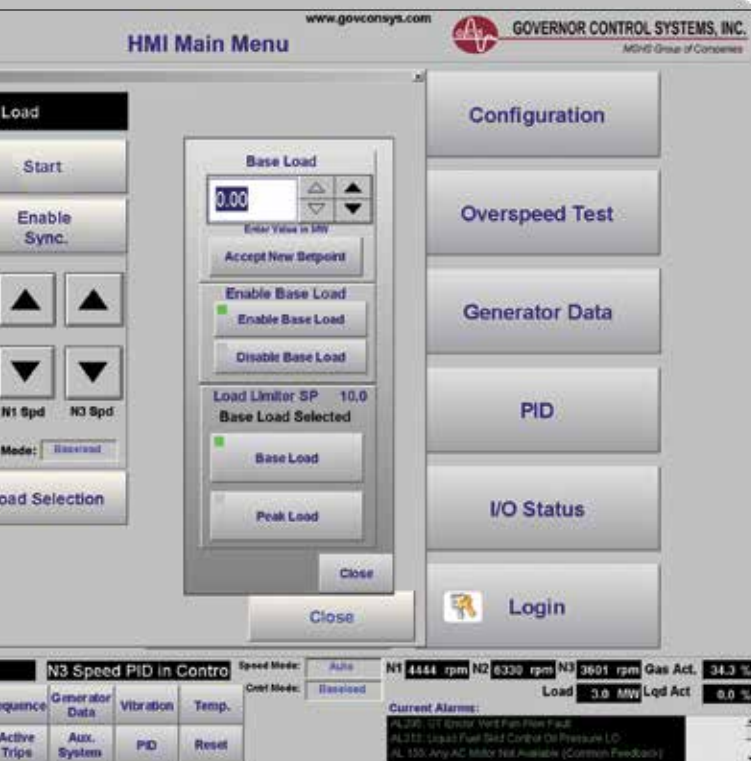

Mechanical Actuation Modification, Linkage and Speed Sensing Kits

- Actuator mounts & assemblies
- Governor retrofits
- Mechanical 2-out-of-3 Voting Trip
- FaroArm & DeziignWorks technologies
- Former Gerhardt governor adapter kits; electrical & mechanical

Tach Kits – Self-powered, Reliable Speed Monitoring

E3 Air/Fuel Ratio Control System – Integrated Speed Control & Governing featuring StableSense™ Technology

R-Series Actuator Replacement Kit for Waukesha ESM Engines